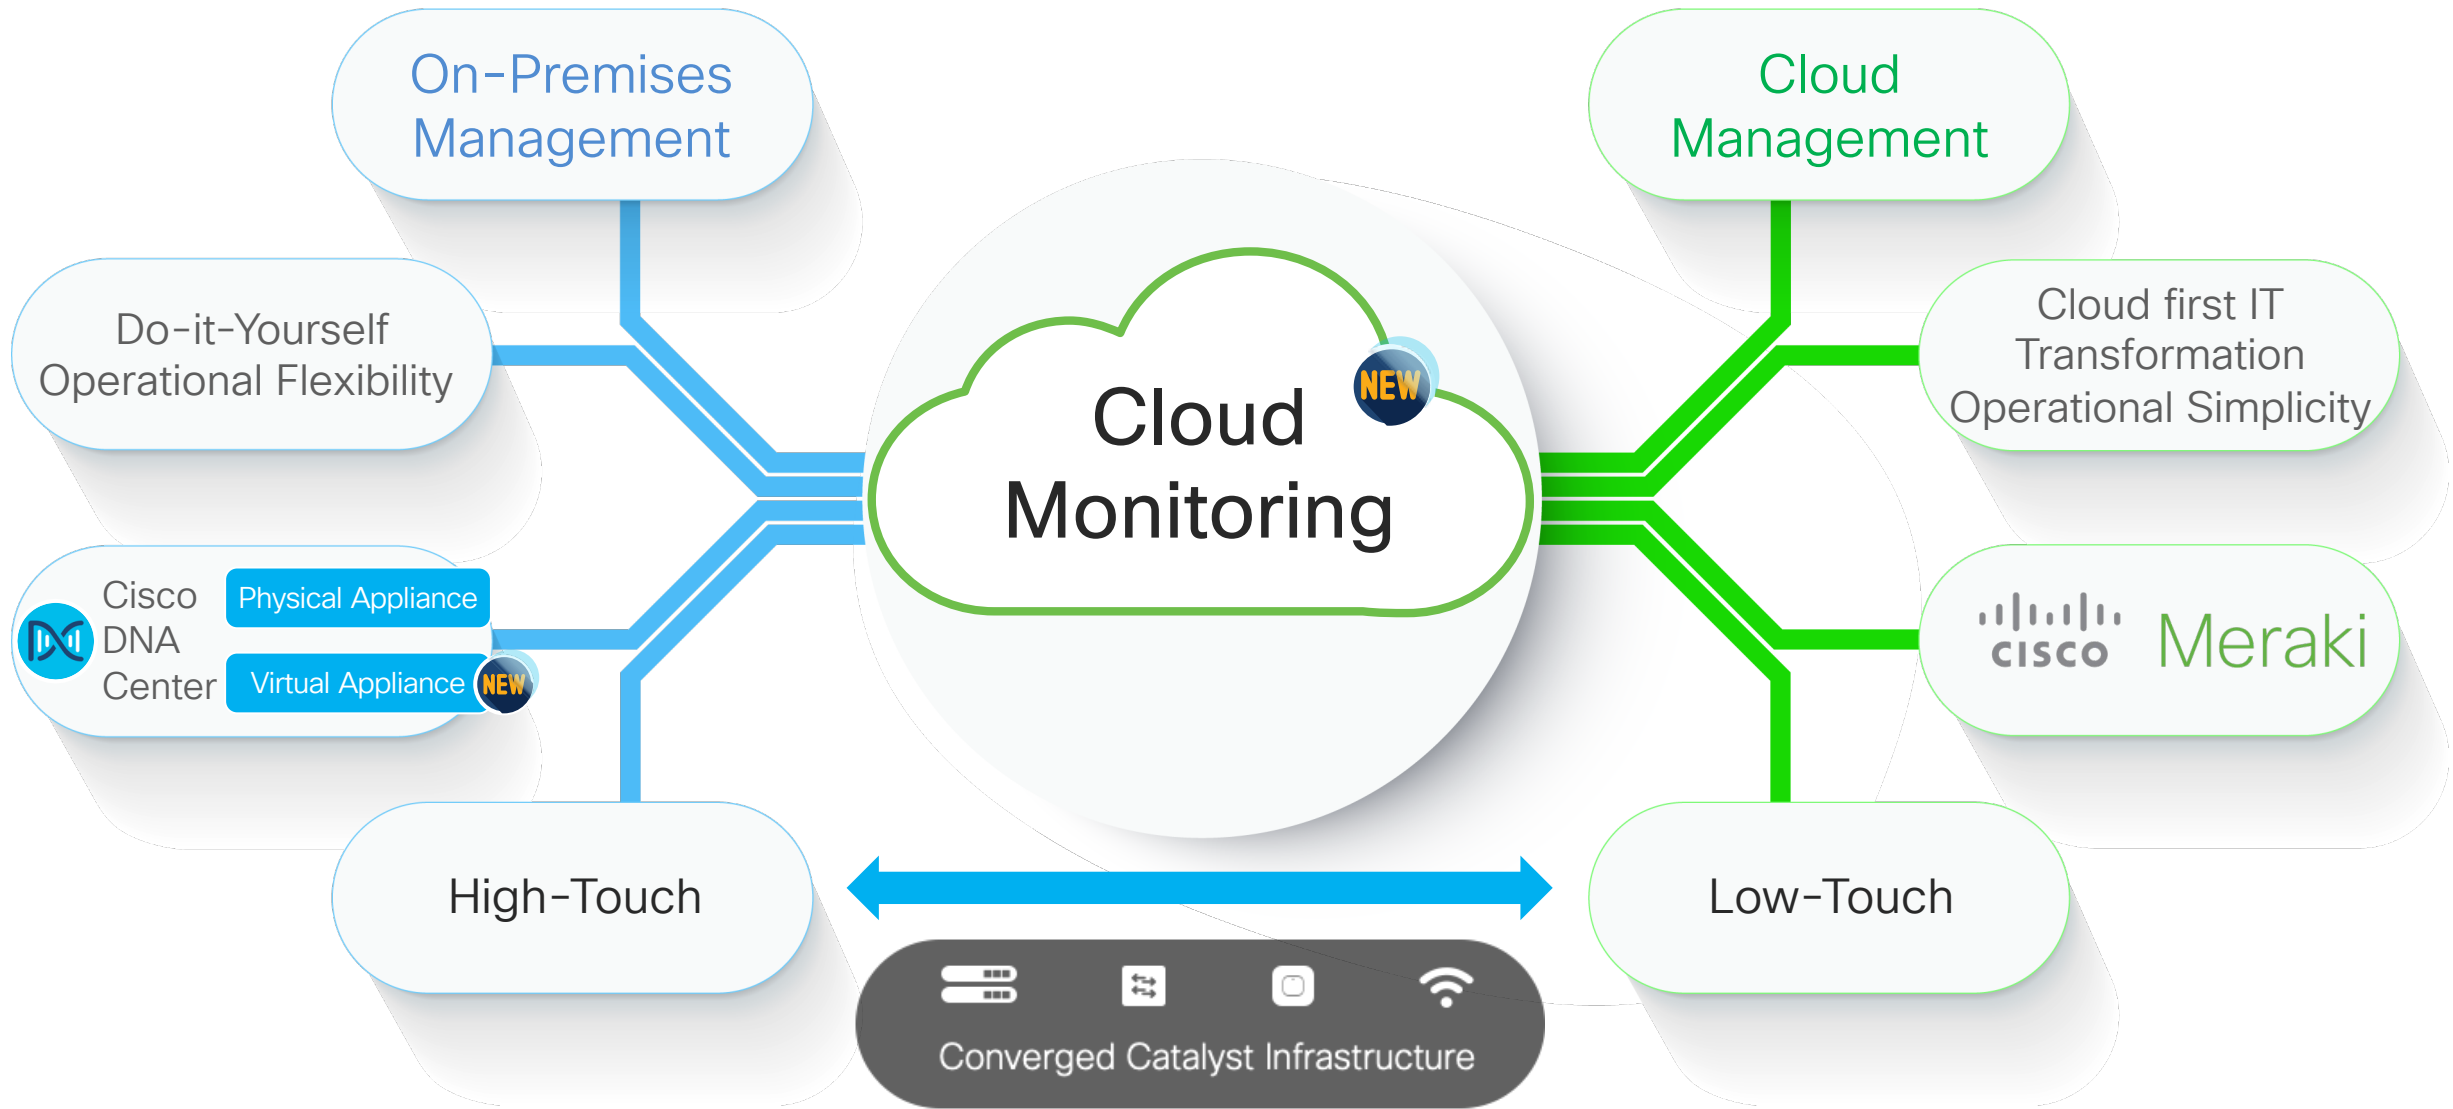

Your IT, Your Way

Flexibility, Choice, and Simplicity