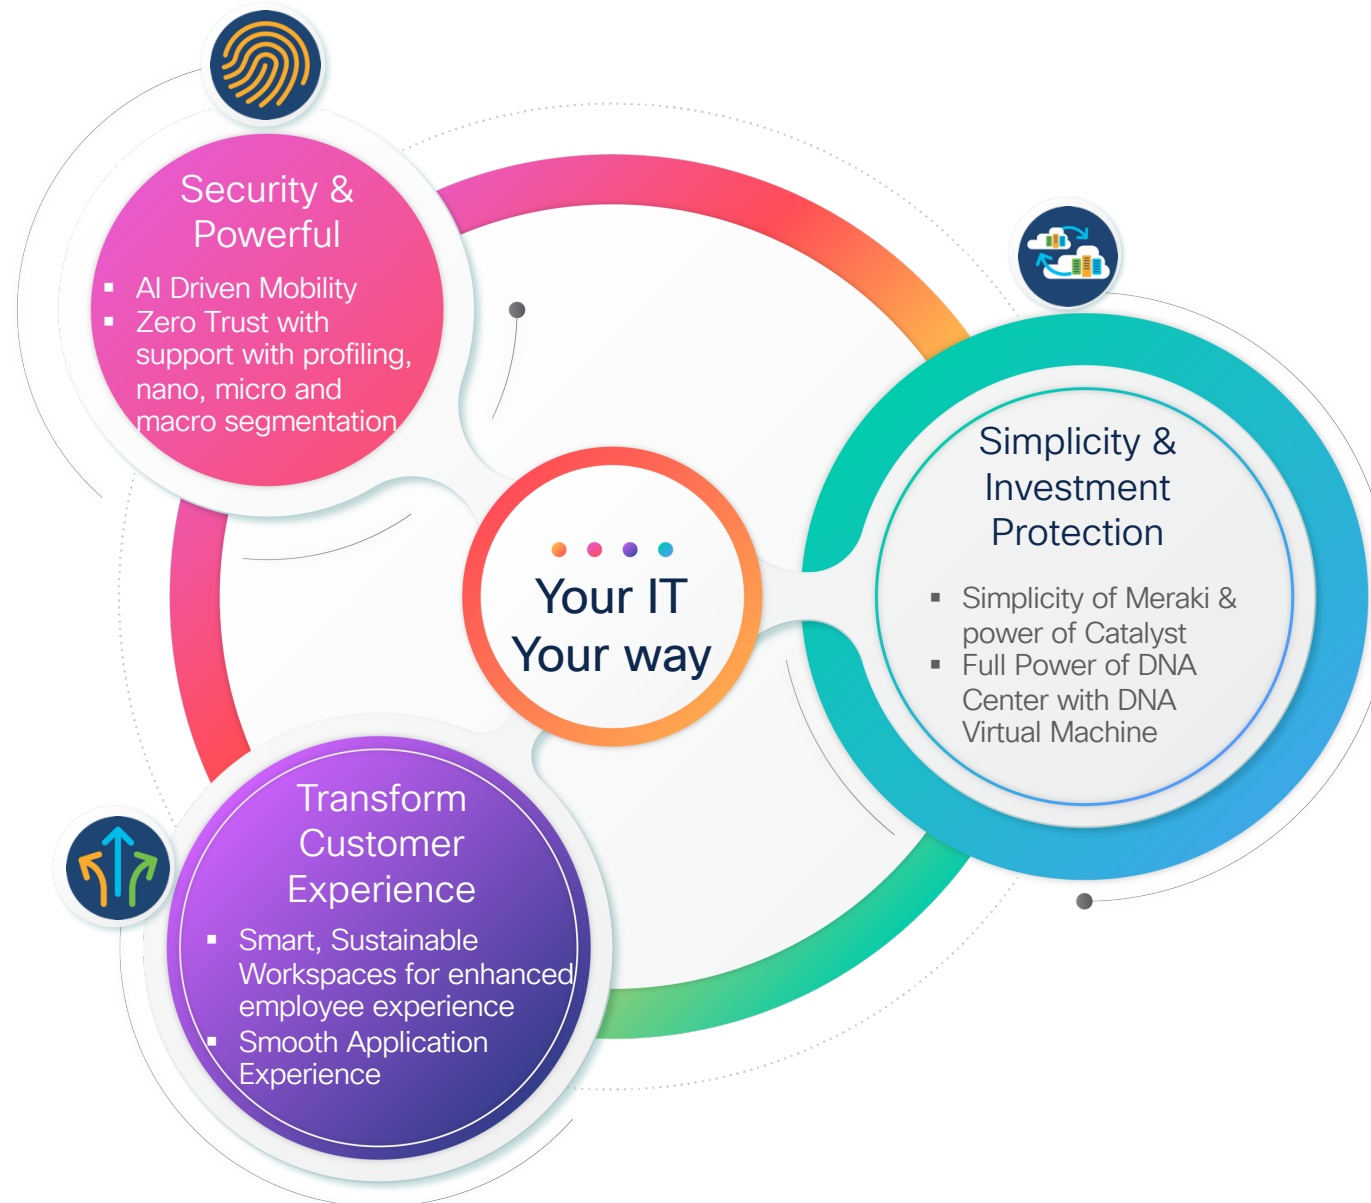

Cisco Strategy: Power Future of Modern Enterprise